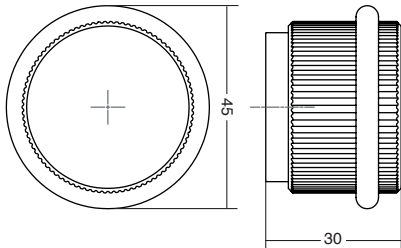

Diameter: 50 mm / Length: 100 mm

Fixation with screw or adhesive

Brushed dark brass

Rustic brass

Stainless steel look

Brushed black

Technical info on page 34

In line with recent trends

Fixation with screw or adhesive

8003 **BUGGY** ALUMINIUM Designer: Kaschkasch

L618	LM27	Ø	H	↓	☐
Brushed brass cava	Lava grey	47.1	46.6	1	12
8003047L618	8003047LM27				

Fixation with screw

8011 **ARPA** ALUMINIUM Designer: Viefe Studio

L24	L291	L30	L623	Ø	H	↓	☐
Stainless steel look	Brushed dark brass	Brushed black	Rustic brass	45	30	1	12
8011045L24	8011045L291	8011045L30	8011045L623				

Fixation with screw or adhesive

8007 **LOW** ALUMINIUM Designer: Hector Diego