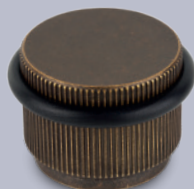

Viefe®

DANCING ON THE FLOOR

index

ARPA WALL / 6
ARPA / 10
PUK / 14
BUGGY / 18
LOW / 20
GRAF / 24
VIEFE SERIES / 28
**TECHNICAL
INFORMATION / 32**

DANCING ON THE FLOOR

Creativity without limits

Door stoppers are the start of a new dance for Viefte. Their addition helps us to widen our range of accessories and explore a part of the world of decorative surroundings which we hadn't yet discovered: floors for all types of surroundings. Our objective is to fill them with design and enhance their image taking it to the next level.