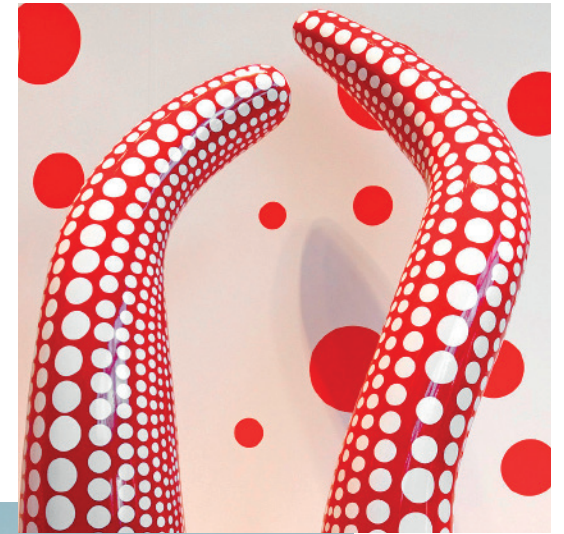

Finishes:
BRUSHED DARK BRASS
STAINLESS STEEL LOOK
BRUSHED BLACK
RUSTIC BRASS

Diameter: 45 mm

Height: 30 mm

Fixation with screw or
adhesive

Technical info on page 34

Easy installed, elegant and long-lasting, the Arpa aluminum door stopper is the perfect choice for adding style and providing protection for both doors and walls. The version of the Arpa wall door stopper is also available and can be combined with different products from the same range (handles, knobs and wall hooks).