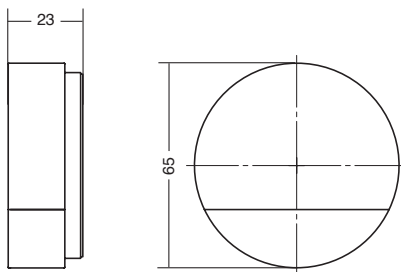

8002 **PUK** WOOD Designer: Kaschkasch

W16	W17	WM2	Ø	H	↓	☐
Oak	Walnut	Ash matt black lacquered	65	23	-	12
8002065W16	8002065W17	8002065WM2				

Fixation with adhesive