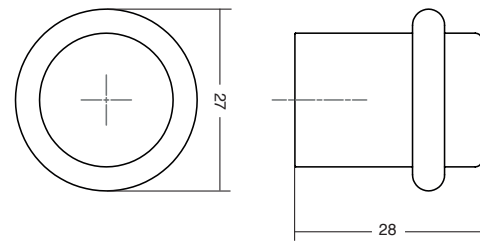

8009 **GRAF** ALUMINIUM Designer: Viefe Studio

L24	L291	L30	Ø	H	↓	☐
Stainless steel look	Brushed dark brass	Brushed black	27	28	1	12
8009027L24	8009027L291	8009027L30				

Fixation with screw