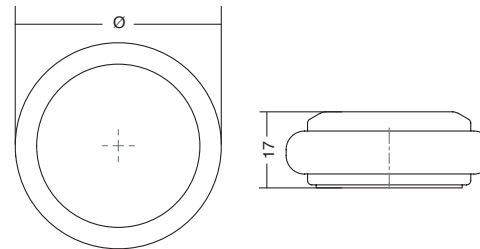

8007 **LOW** ALUMINIUM Designer: Hector Diego

L618	LM27	Ø	H	↓	☐
Brushed brass cava	Lava grey	48	17	1	12
8007048L618	8007048LM27				
8007068L618	8007068LM27	68	17	1	12

Fixation with screw or adhesive