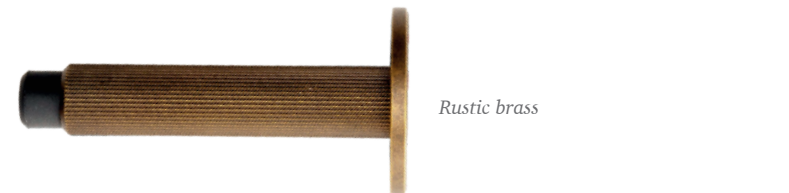

Diameter: 50 mm / Length: 100 mm

Fixation with screw or adhesive

Brushed dark brass

Rustic brass

Stainless steel look

Brushed black

Technical info on page 34

In line with recent trends