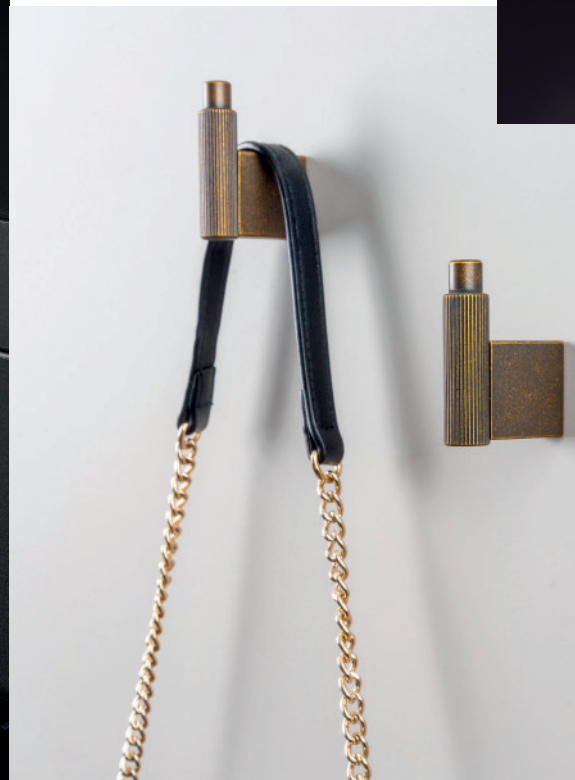

The Arpa wall hooks allow you to create sophisticated compositions on any type of wall.