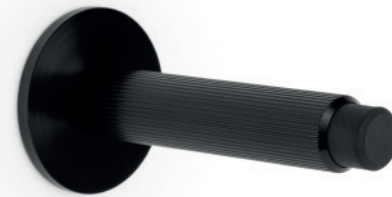

Far from being a conventional door stopper, Arpa Wall is installed onto the wall in the area where the door makes contact, providing a smooth and resistant surface to cushion the impact.

Elegant and lasting, this aluminum door stopper is the perfect choice to add style and provide protection for both doors and walls.

Model N°: 8013

Material: ALUMINIUM

Designer: VIEFE STUDIO

Finishes:

BRUSHED DARK BRASS

RUSTIC BRASS

STAINLESS STEEL LOOK

BRUSHED BLACK

Diameter: 50 mm / Length: 100 mm

Fixation with screw or adhesive

Brushed dark brass

Rustic brass

Stainless steel look

Brushed black

Technical info on page 34

In line with recent trends