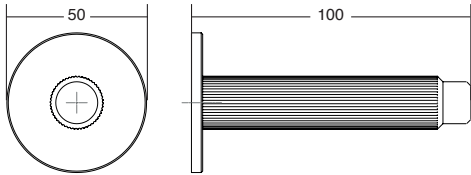

8013 **ARPA WALL** ALUMINIUM Designer: Viefe Studio

L24	L291	L30	L623	Ø	H	↓	☐
Stainless steel look	Brushed dark brass	Brushed black	Rustic brass	50	100	1	12
8013103L24	8013103L291	8013103L30	8013103L623				

Fixation with screw or adhesive